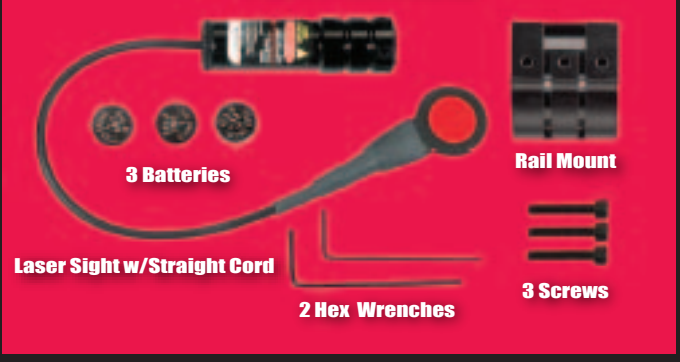

LASERLYTE

Super-Bright

UNIVERSAL RAIL MOUNT LASER SYSTEM — Straight Cord

Super-Bright—LRS-0635-SCS

This mount utilizes a unique claw-type system that securely attaches the laser sight to the pistol or long gun mounting rails. The mount is precision CNC machined from aircraft-grade aluminum for maximum strength and durability.

Fits all firearms with Weaver/Picatinny-Type Rails and Mounting Bases

- 1,000 Yard Range
- Pressure Switch w/Straight Cord
- Adjustments for windage and elevation
- 635 nm laser module
- One Year Limited Warranty

PARTS INCLUDED

DANGER

LASER LIGHT
AVOID DIRECT EYE EXPOSURE

POWER OUTPUT <5mw
WAVELENGTH 630-670nm
CLASS IIIa PRODUCT

6 89706 113700 7
LRS-0635-SCS

UNIVERSAL RAIL MOUNT LASER SYSTEM — Straight Cord

www.laserlyte.com