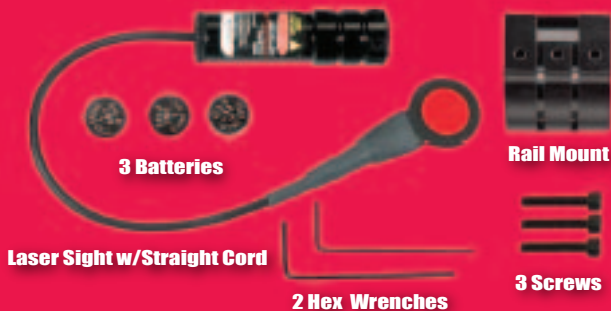

LASERLYTE

LASERLYTE®

Standard

UNIVERSAL RAIL MOUNT LASER SYSTEM — Straight Cord

Standard—LRS-0650-SCS

This mount utilizes a unique claw-type system that securely attaches the laser sight to the pistol or long gun mounting rails. The mount is precision CNC machined from aircraft-grade aluminum for maximum strength and durability.

Fits all firearms with Weaver/Picatinny-Type Rails and Mounting Bases

- 500 Yard Range
- Pressure Switch w/Straight Cord
- Adjustments for windage and elevation
- 650 nm laser module
- One Year Limited Warranty

PARTS INCLUDED

DANGER

LASER LIGHT
AVOID DIRECT EYE EXPOSURE

POWER OUTPUT <5mw
WAVELENGTH 630-670nm
CLASS IIIa PRODUCT

6 89706 113600 0
LRS-0650-SCS

UNIVERSAL RAIL MOUNT LASER SYSTEM — Straight Cord

For firearms with
Weaver/Picatinny-Type
Rails & Mounting Bases