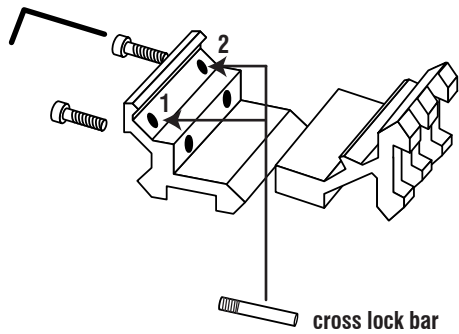

L-RAIL SUBCOMPACT INSTALLATION INSTRUCTIONS

ADP-LRSM-140

- ❶ **UNLOAD YOUR FIREARM!**
- ❷ Thread the two screws into the mount.
- ❸ **A.** With out cross lock bar slide onto weapon rail and tighten down.
B. With cross lock bar thread the bar into hole one or two, attach rail and tighten down.
- ❹ Mount may be used in two positions.