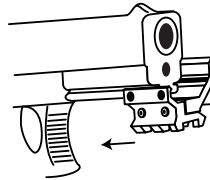

L-RAIL SUBCOMPACT INSTALLATION INSTRUCTIONS

ADP-LRSM-140

1. ❶ **UNLOAD YOUR FIREARM!**
2. ❷ Thread the two screws into the mount.
3. ❸ **A.** With out cross lock bar slide onto weapon rail and tighten down.
   B. With cross lock bar thread the bar into hole one or two, attach rail and tighten down.
4. ❹ Mount may be used in two positions.

1. ❶ **UNLOAD YOUR FIREARM!**

❷

❸

A.

B.

❹

1.

2.

A Division of P&L Industries
101 Airpark Road - Cottonwood, AZ 86326
Phone 928-649-3201 - Fax 928-649-3970
www.LaserLyte.com

WARRANTY:
One Year Limited
Warranty.